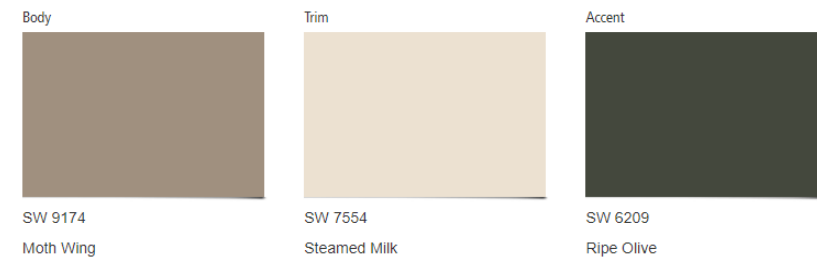

Approved Olympus House Exterior Sherwin-Williams Colors

<https://www.sherwin-williams.com/homeowners/color/find-and-explore-colors/hoa/newcastle/wa/olympus-housing-association>

Difference between Trim and Accent?

The trim includes the horizontal and vertical elements, such as door and window frames. The accent involves particular elements of your home, like the main entry door; accent colors highlight and draw attention to these elements.

Scheme 1

Scheme 2

Scheme 3

Scheme 4